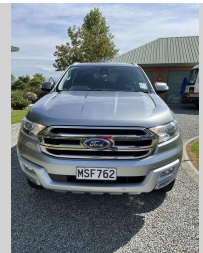

2016 Ford Everest TREND

Purchase Price **\$34,995**
Includes GST, Registration & Licensing Note: A Clean Car fee/rebate does not apply to this vehicle

Flexible Finance Options Available

UDC
New Zealand's Finance Company
NOW 

3 Year Mechanical Warranties Available

provident insurance

Top features

- » 7 SEATER
- » Air Bag(s)
- » Air Conditioning
- » Alloys
- » Bluetooth
- » Car Stereo
- » Central Locking
- » Central Locking
- » Cruise Control
- » Daytime Running Lights
- » Diesel
- » Electric Windows
- » Four Wheel Drive
- » Hill Descent
- » Parking Sensors
- » Power Steering
- » Rear Wiper
- » Reversing Camera

Body Style
5 door, Station Wagon

Odometer
96,476 km

Engine
3198 cc, Internal Combustion

Fuel Type
Diesel

Transmission
Auto, 4WD

Wheels
-

VIN
MNAAXXMAWAGY93050

Interior
Black/Blue, Cloth